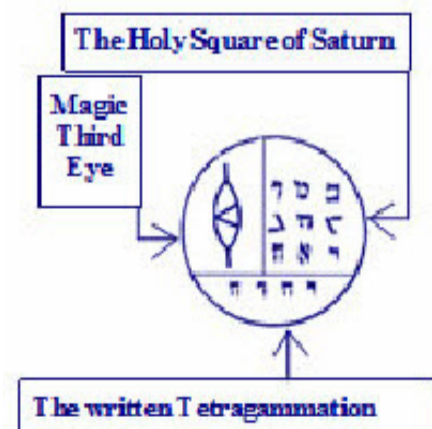

One of the most unique properties of this ancient talisman is its ability to help create a bridge between the physical & the astral plains. Anyone studying or wishing to practise astral travel will find this talisman invaluable. Any person planning to practise the art of astral travel should first ensure that they are wearing the Magical Talisman of Saturn as it assures its wearer easy access to the astral world and offers total protection whilst on the astral plain and also guarantees its owner a safe return to the physical plain.

This very special planetary talisman contains within its spiritual invocation three of the most highly potent & successful magical formulae.

The ancient Magi holy men referred to the square inscribed onto the talisman as the **holy square of Saturn** and it is recognised in histrionic records as the oldest of all the ancient Qabalah holy squares. In fact, it is on record as having been in use among the ancient Sumerian holy men known as the Magi around 2,500 BC and has even been discovered on very ancient temples in both China & India.

7	9	4	4	9	2
3	5	7	3	5	7
8	1	6	8	1	6

Written in the ancient and sacred Cabbalistic language, the holy square of Saturn contains the numbers 1 to 9. Each vertical, horizontal and diagonal column adds up to the holy number 15. This powerful spiritual number is the mathematical equivalent of the shortest form of the sacred Tetragrammation. When 1+5 are added together it give Saturn's place in the heavens as the 6th planet from the Sun.